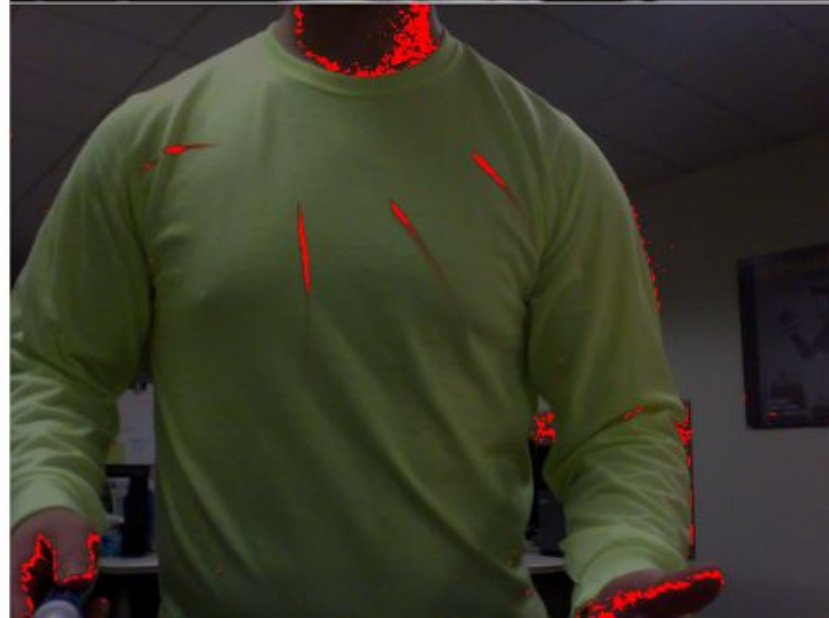

SHIRT SLASH

Damage Scored
Orange: 300 pt
Green: 0 pt

Victory: Orange